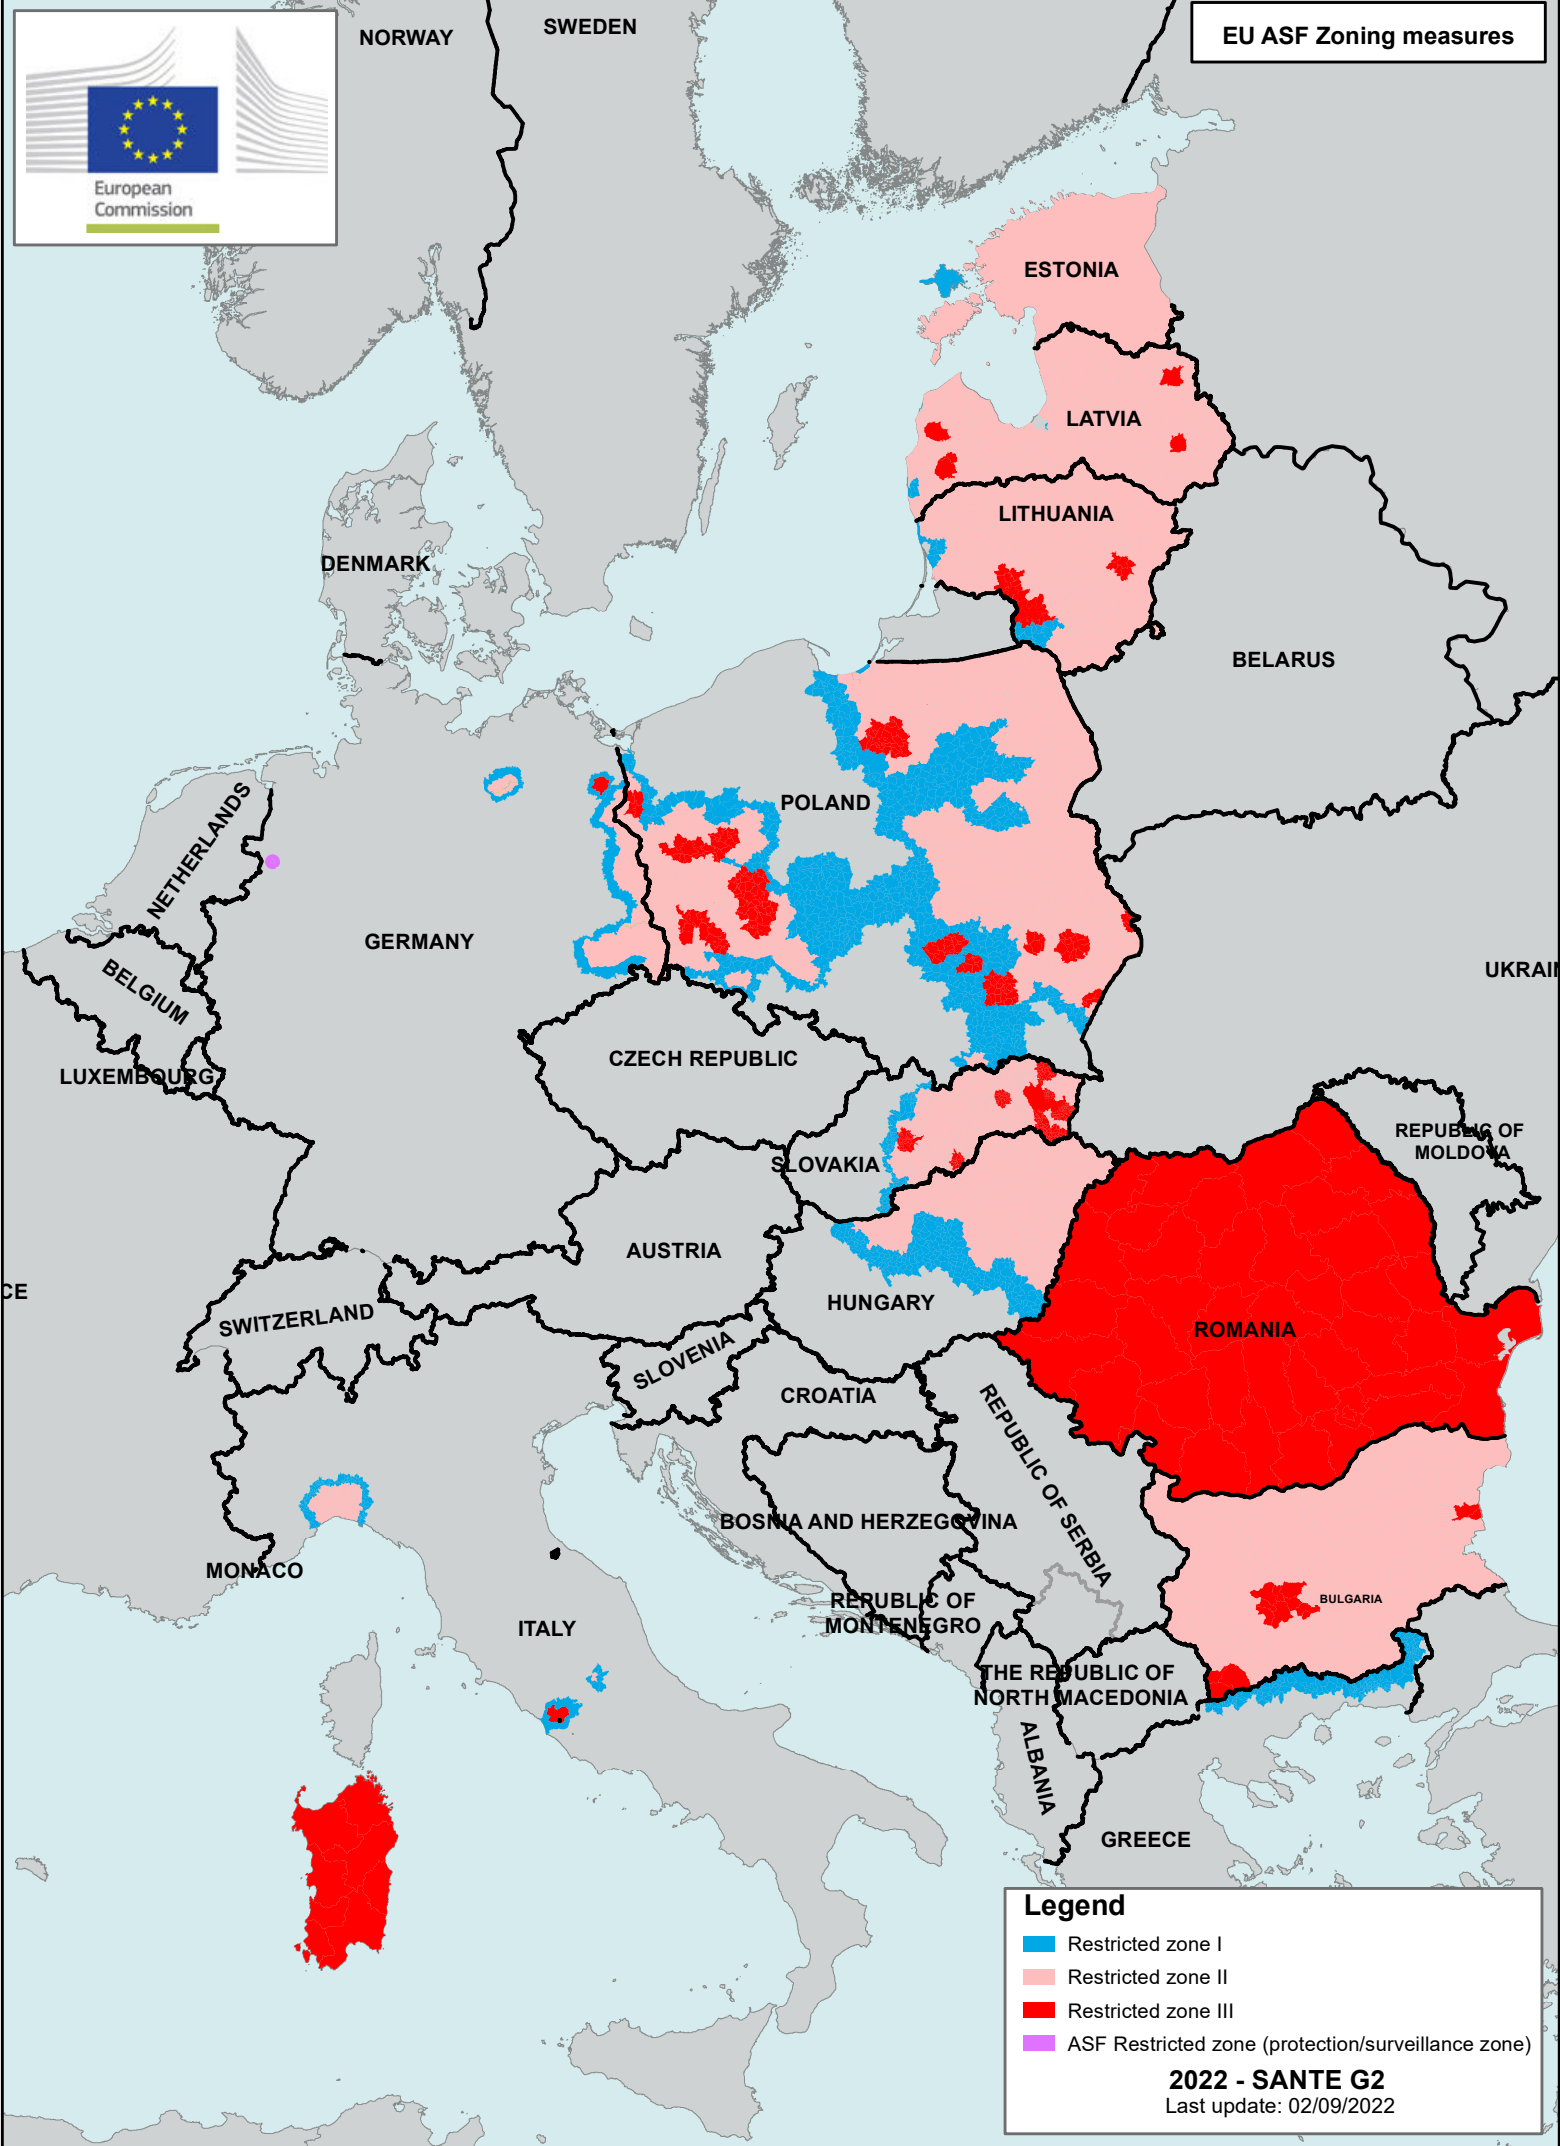

EU ASF Zoning measures

Legend

- Restricted zone I
- Restricted zone II
- Restricted zone III
- ASF Restricted zone (protection/surveillance zone)

2022 - SANTE G2
Last update: 02/09/2022